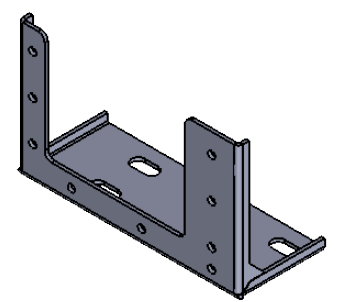

Right model

Left model

Deliver with:
 M6x16 MF6S 2pcs/clamp
 M6x35 MF6S 2pcs/clamp
 SPAX 5x20 9pcs/clamp

Boom INTERIOR™

Material		Art.nr. 36010		Blad 1/1	A4
Skala 1:2	Sign. Boom INTERIOR	Benämning Desk mount for Reinforced screen for Serie P and Oberon One Screen			Rev A
	Datum 16-01-12				