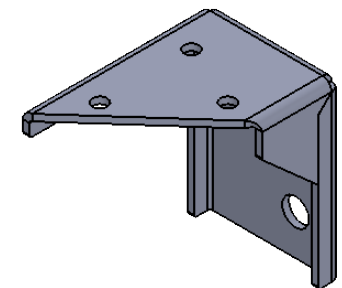

Left model

Right model

Deliver with:
 M6x16 MF6S 2pcs/clamp
 M6x35 MF6S 2pcs/clamp
 SPAX 5x20 3pcs/clamp

Boom INTERIOR™

Material		Art.nr.		Blad	
		32020		1/1 A4	
Skala	Sign.	Benämning		Rev	
1:10	Boom INTERIOR	Corner mount for Xrozz 60 and 80 and Xrozz Reinforced 60 and 80		A	
	Datum				
	16-01-12				