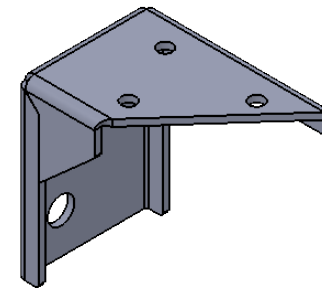

Left model

Right model

Deliver with:
 M6x16 MF6S 2pcs/clamp
 M6x35 MF6S 2pcs/clamp
 SPAX 5x20 3pcs/clamp

Boom INTERIOR™

Material		Art.nr.		Blad	
		32020		1/1 A4	
Skala	Sign.	Benämning		Rev	
1:10	Boom INTERIOR	Corner mount for Xrozz 60 and 80 and Xrozz Reinforced 60 and 80		A	
	Datum				
	16-01-12				