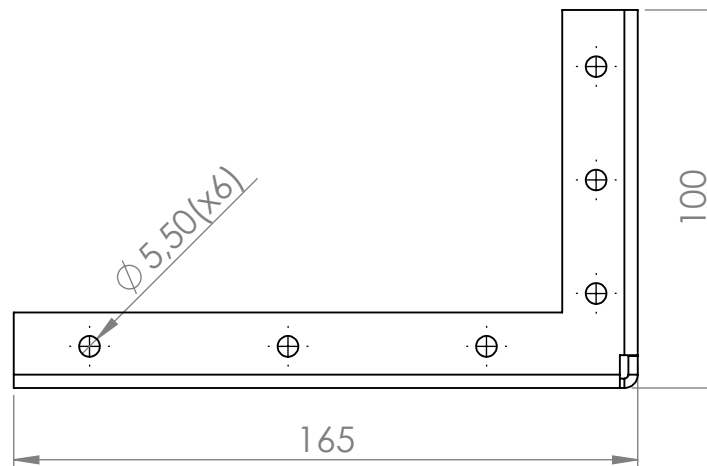

Right model

Left model

Deliver with:
 M6x16 MF6S 2pcs/clamp
 M6x35 MF6S 2pcs/clamp
 SPAX 5x20 6pcs/clamp

Boom INTERIOR™

Material		Art.nr. 35010		Blad 1/1	A4
Skala 1:2	Sign. Boom INTERIOR	Benämning Desk mont fpr Serie P and Oberon			Rev B
	Datum 16-01-12				