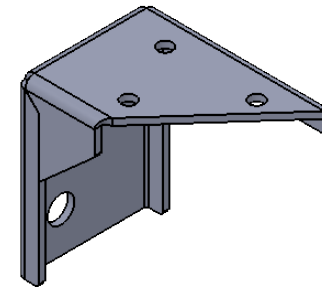

Left model

Right model

Deliver with:
 M6x16 MF6S 2pcs/clamp
 M6x35 MF6S 2pcs/clamp
 SPAX 5x20 3pcs/clamp

Boom INTERIOR™

Material		Art.nr.		Blad	
		32020		1/1 A4	
Skala	Sign.	Benämning		Rev	
1:10	Boom INTERIOR	Corner mount for Xrozz 60 and 80 and Xrozz Reinforced 60 and 80		A	
	Datum				
	16-01-12				