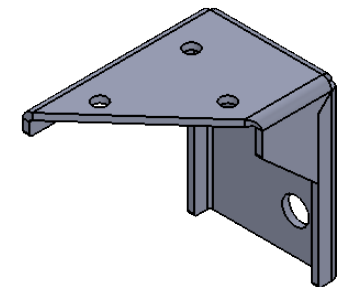

Left model

Right model

Deliver with:
 M6x16 MF6S 2pcs/clamp
 M6x35 MF6S 2pcs/clamp
 SPAX 5x20 3pcs/clamp

Boom INTERIOR™

Material		Art.nr.		Blad	
		32020		1/1 A4	
Skala	Sign.	Benämning		Rev	
1:10	Boom INTERIOR	Corner mount for Xrozz 60 and 80 and Xrozz Reinforced 60 and 80		A	
	Datum				
	16-01-12				